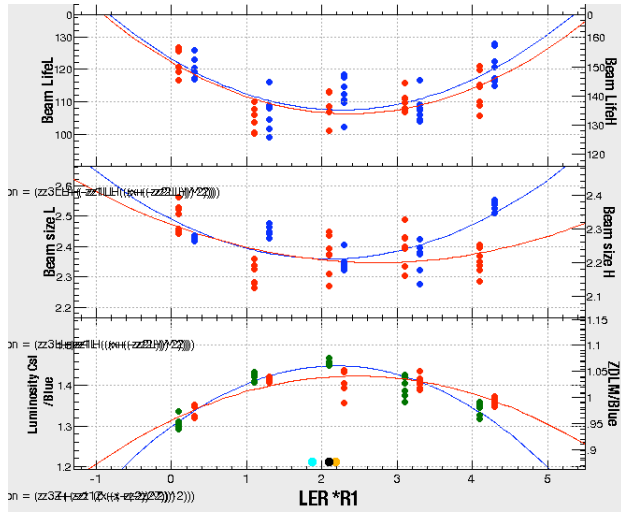

# LER Knob Scan

# Specific Luminosity