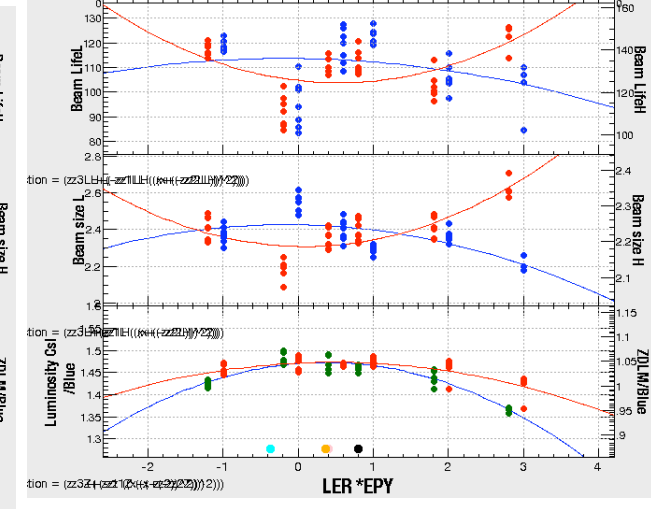

# LER Knob Scan

# Specific Luminosity