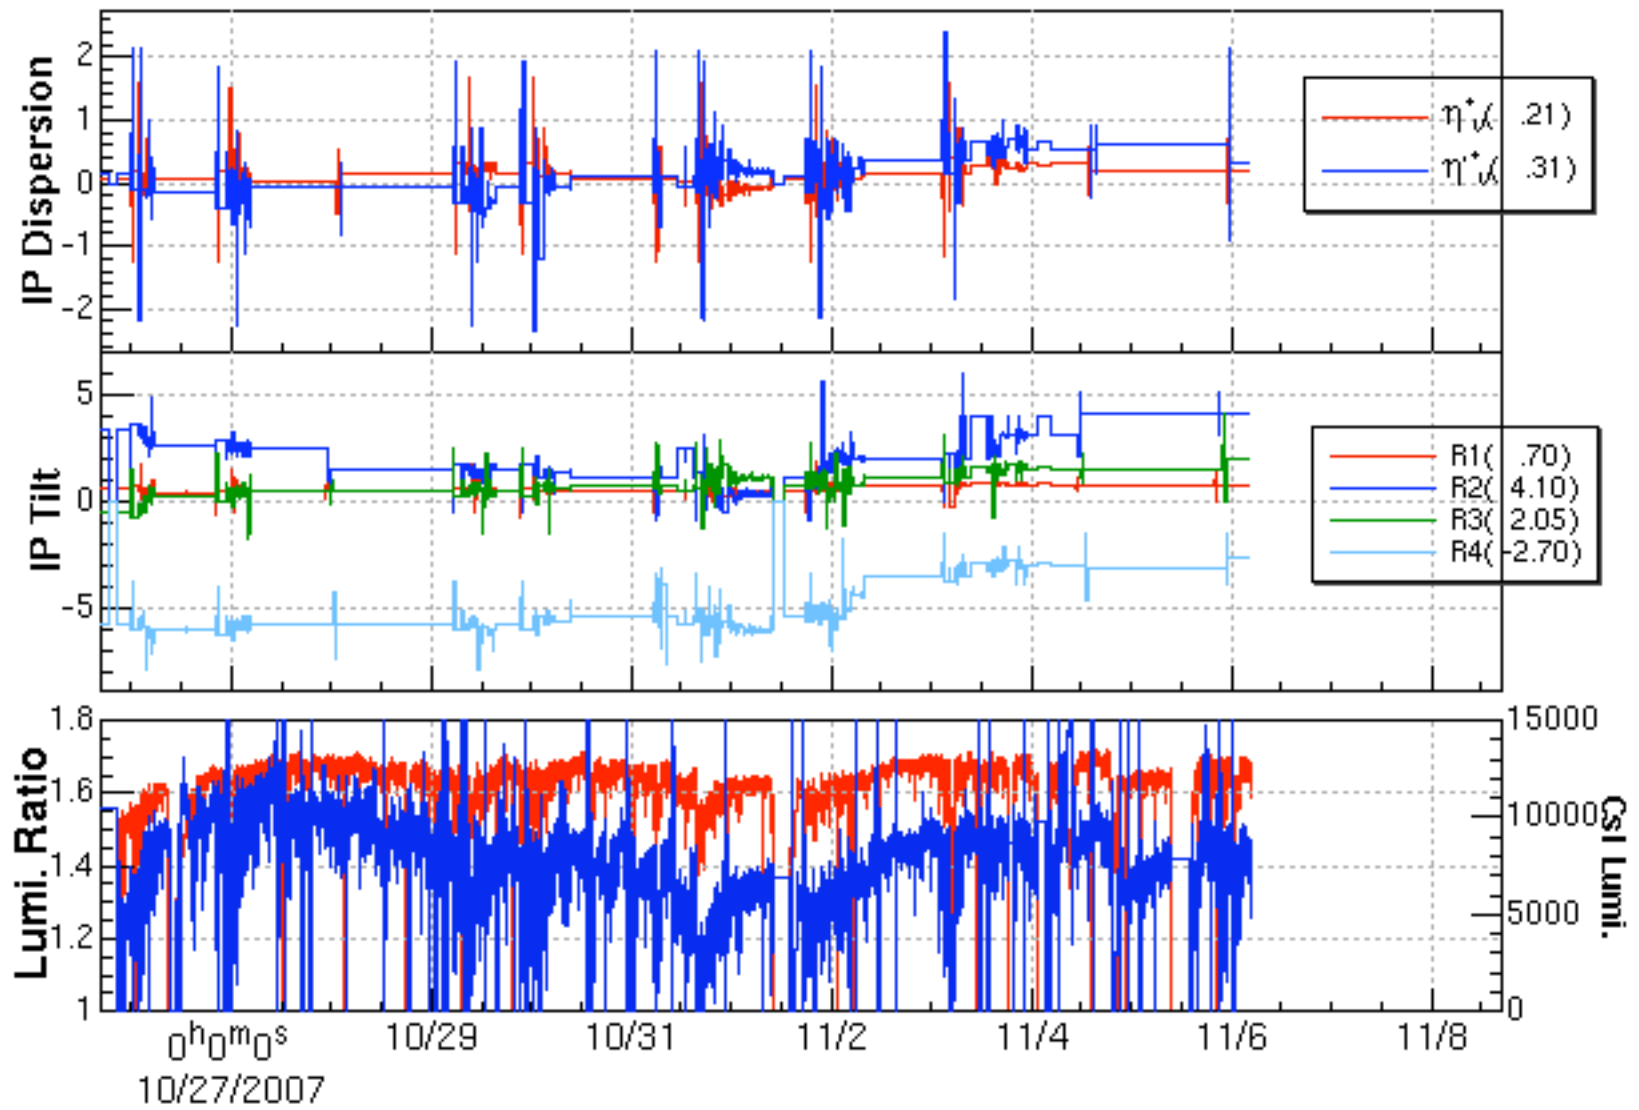

# LER Knob Scan

# Specific Luminosity