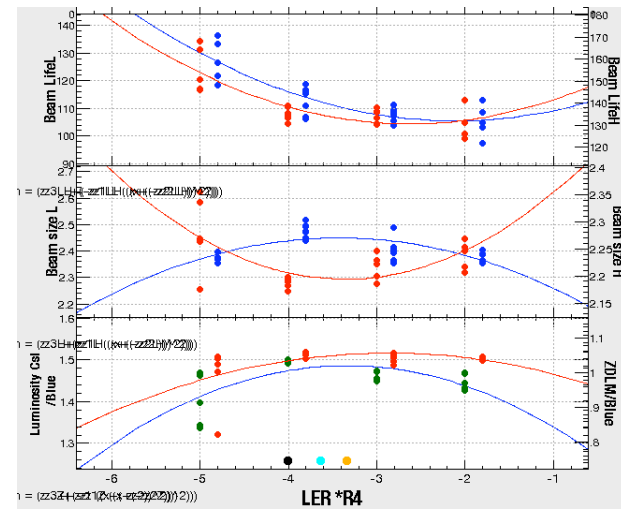

# LER Knob Scan

# Specific Luminosity