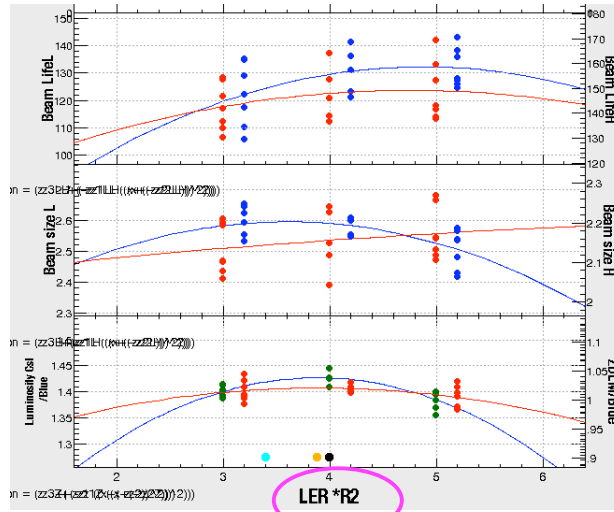

# LER Knob Scan

# Specific Luminosity