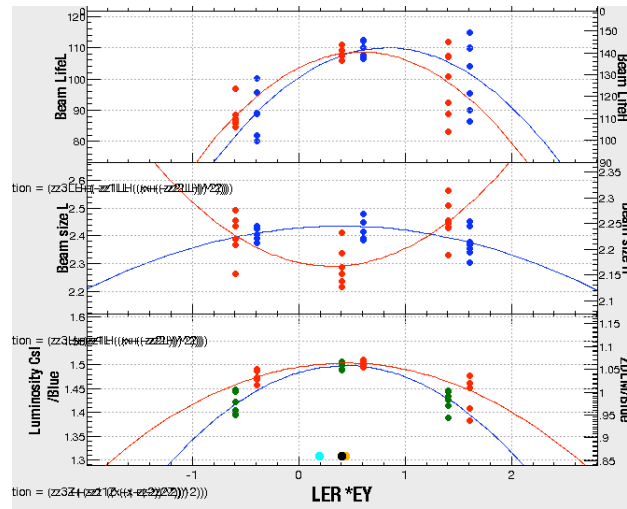

# LER Knob Scan

# Specific Luminosity